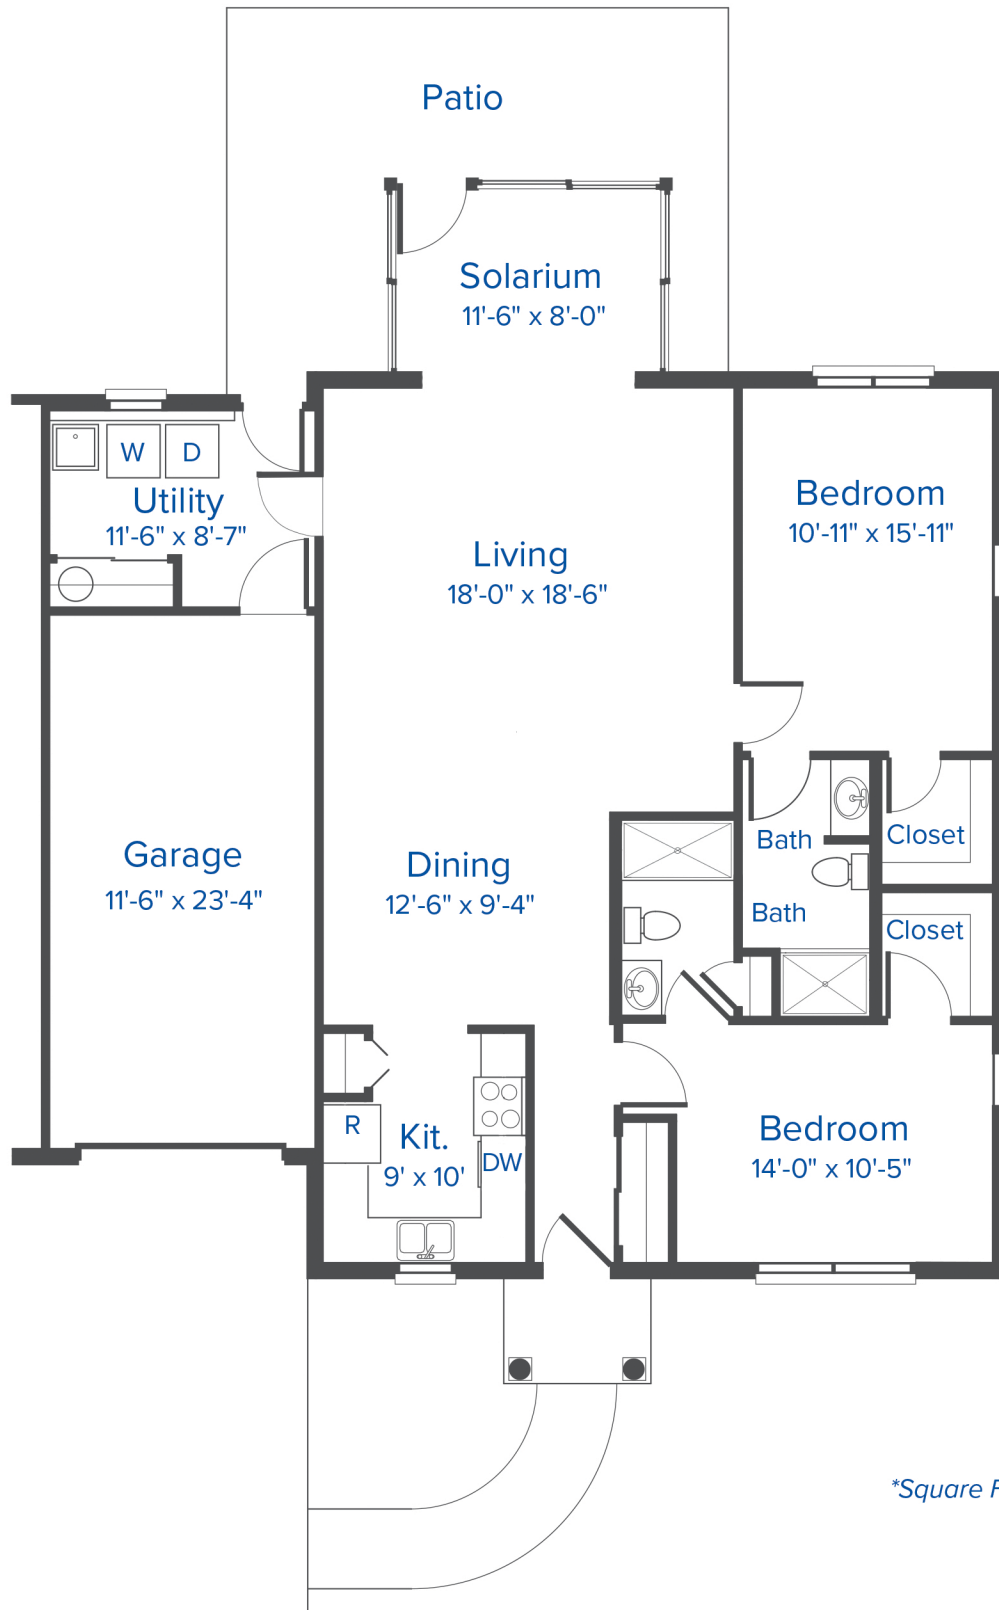

Garden Homes – Concordia

1,720 Square Feet (includes garage)*

**Square Footage Approximate*

The Christian Benevolent Association does not discriminate on the basis of race, color, national origin, ethnicity, sex, religion, age, qualified handicap or veteran status.