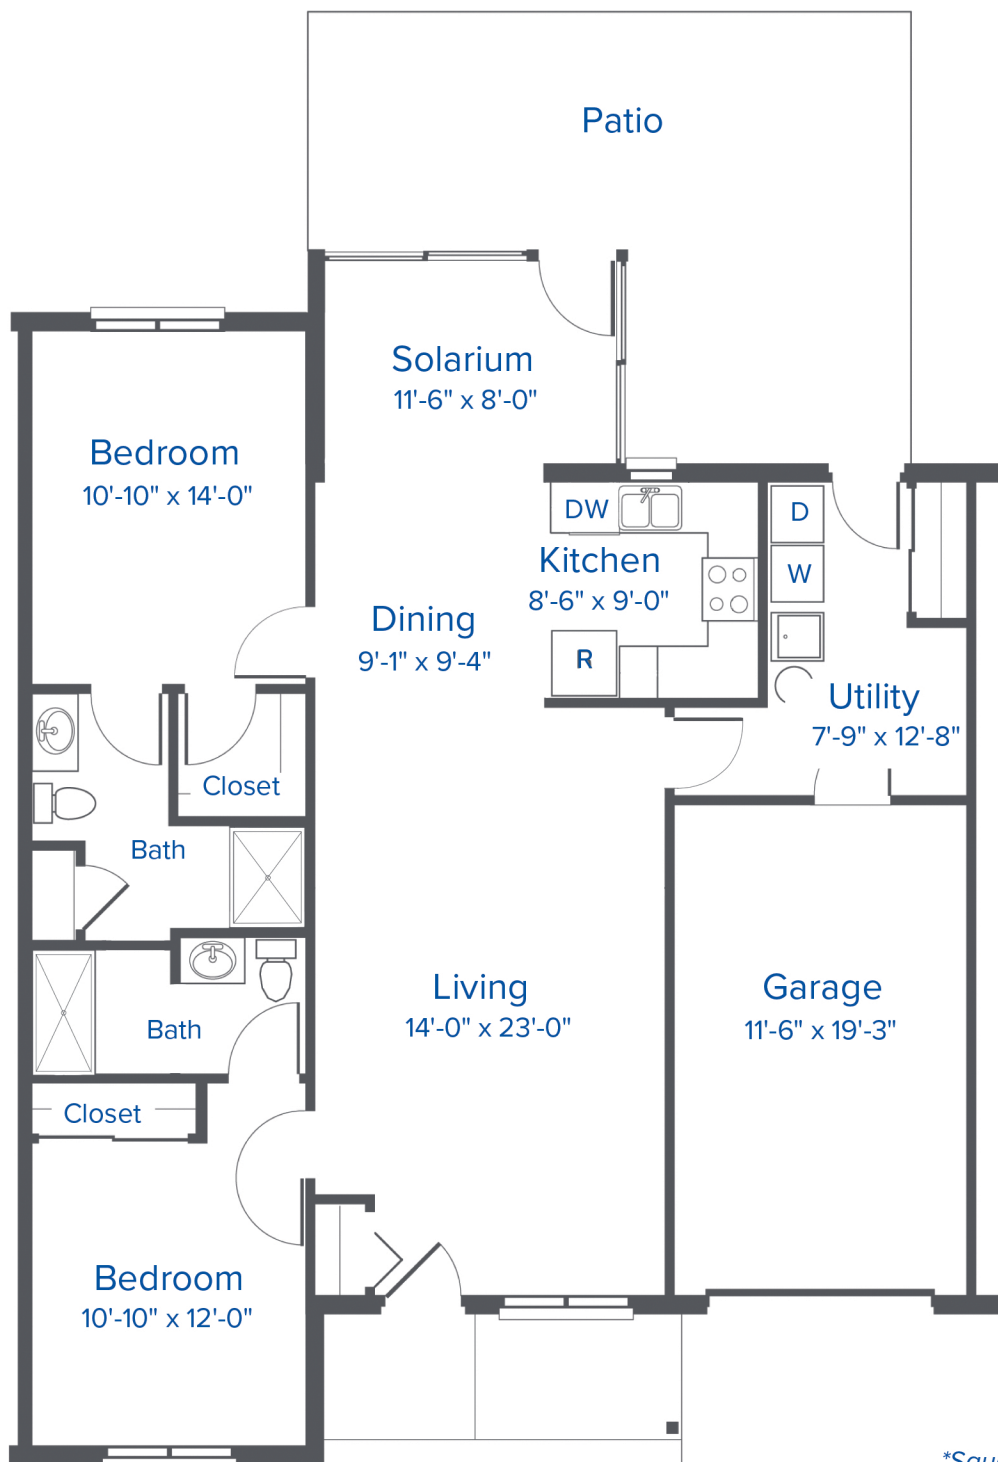

Garden Homes – Bethel

1,520 Square Feet (includes garage)*

*Square Footage Approximate

The Christian Benevolent Association does not discriminate on the basis of race, color, national origin, ethnicity, sex, religion, age, qualified handicap or veteran status.