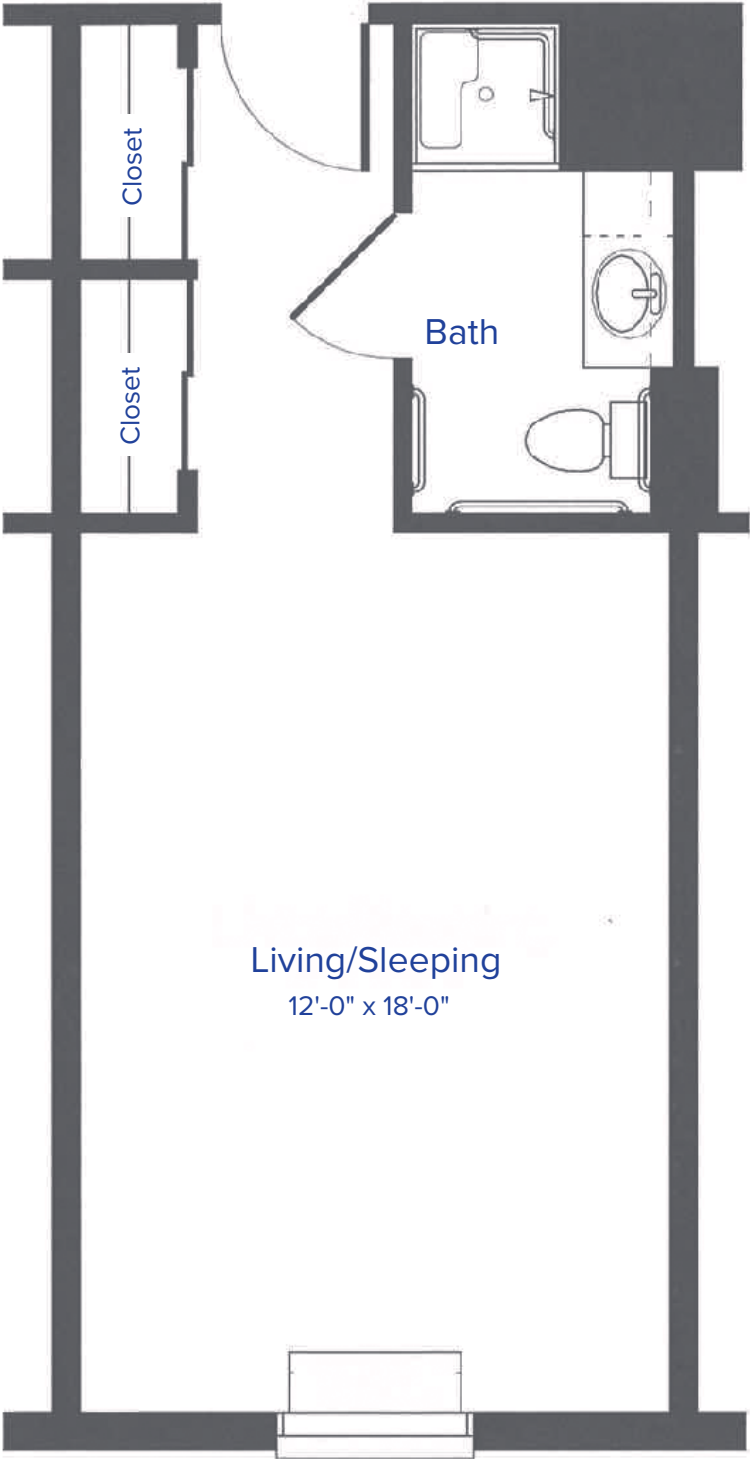

Guardian Center for Memory Support Apartments – Studio

335 Square Feet*

*Square Footage Approximate