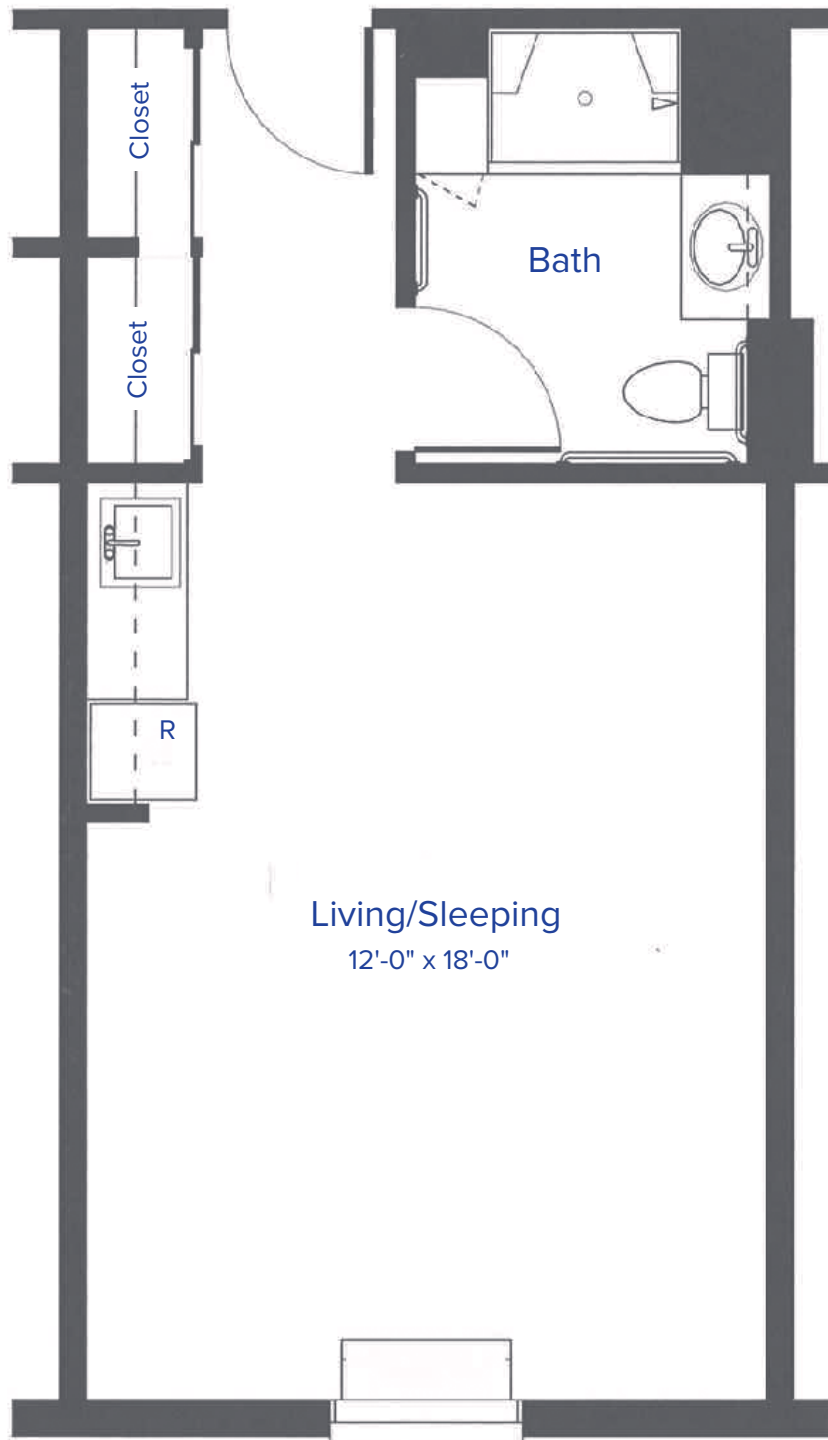

Guardian Center for Memory Support Apartments – Studio Plus

335 Square Feet*

*Square Footage Approximate