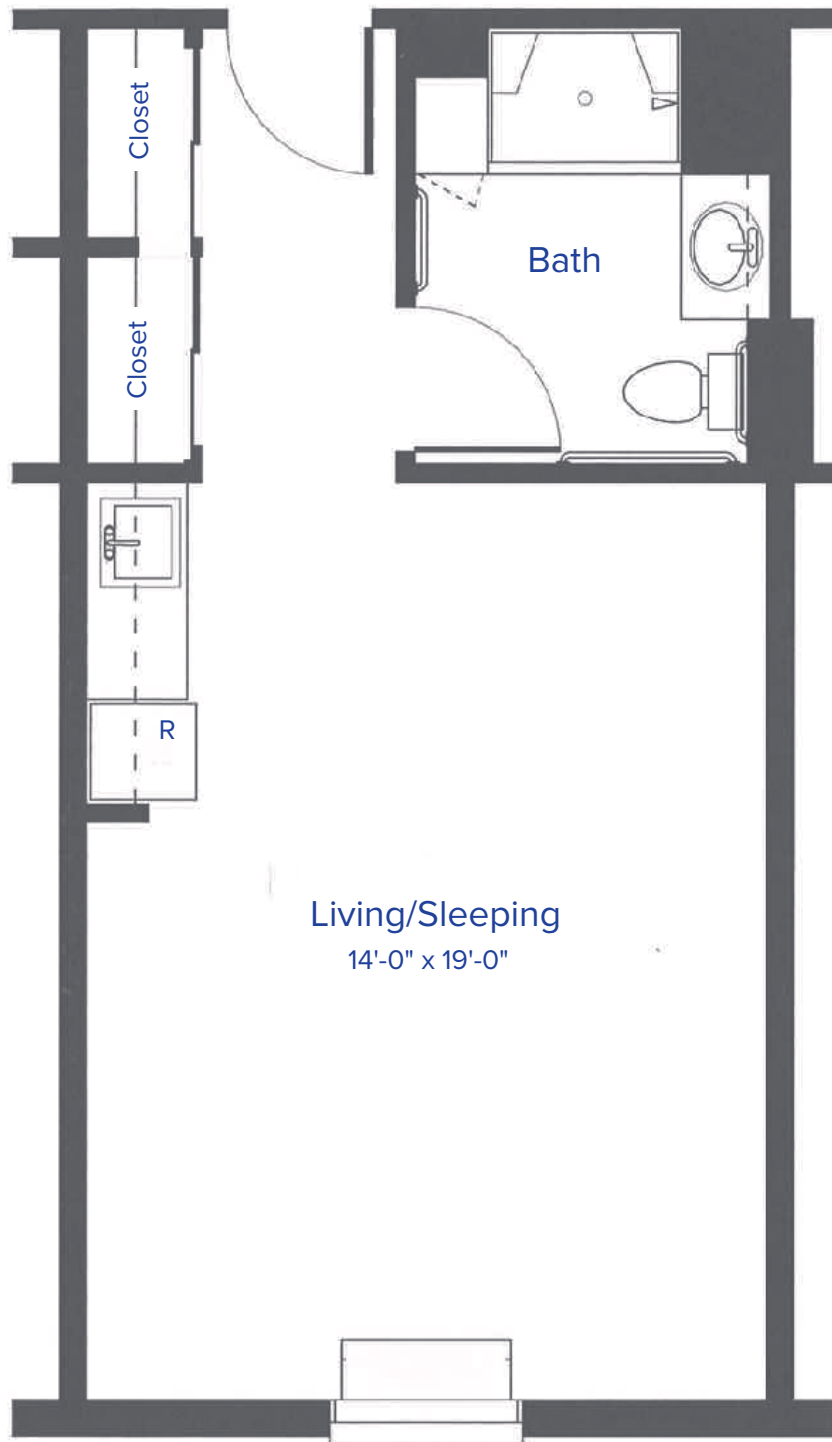

Guardian Center for Memory Support Apartments – Deluxe

390 Square Feet*

*Square Footage Approximate