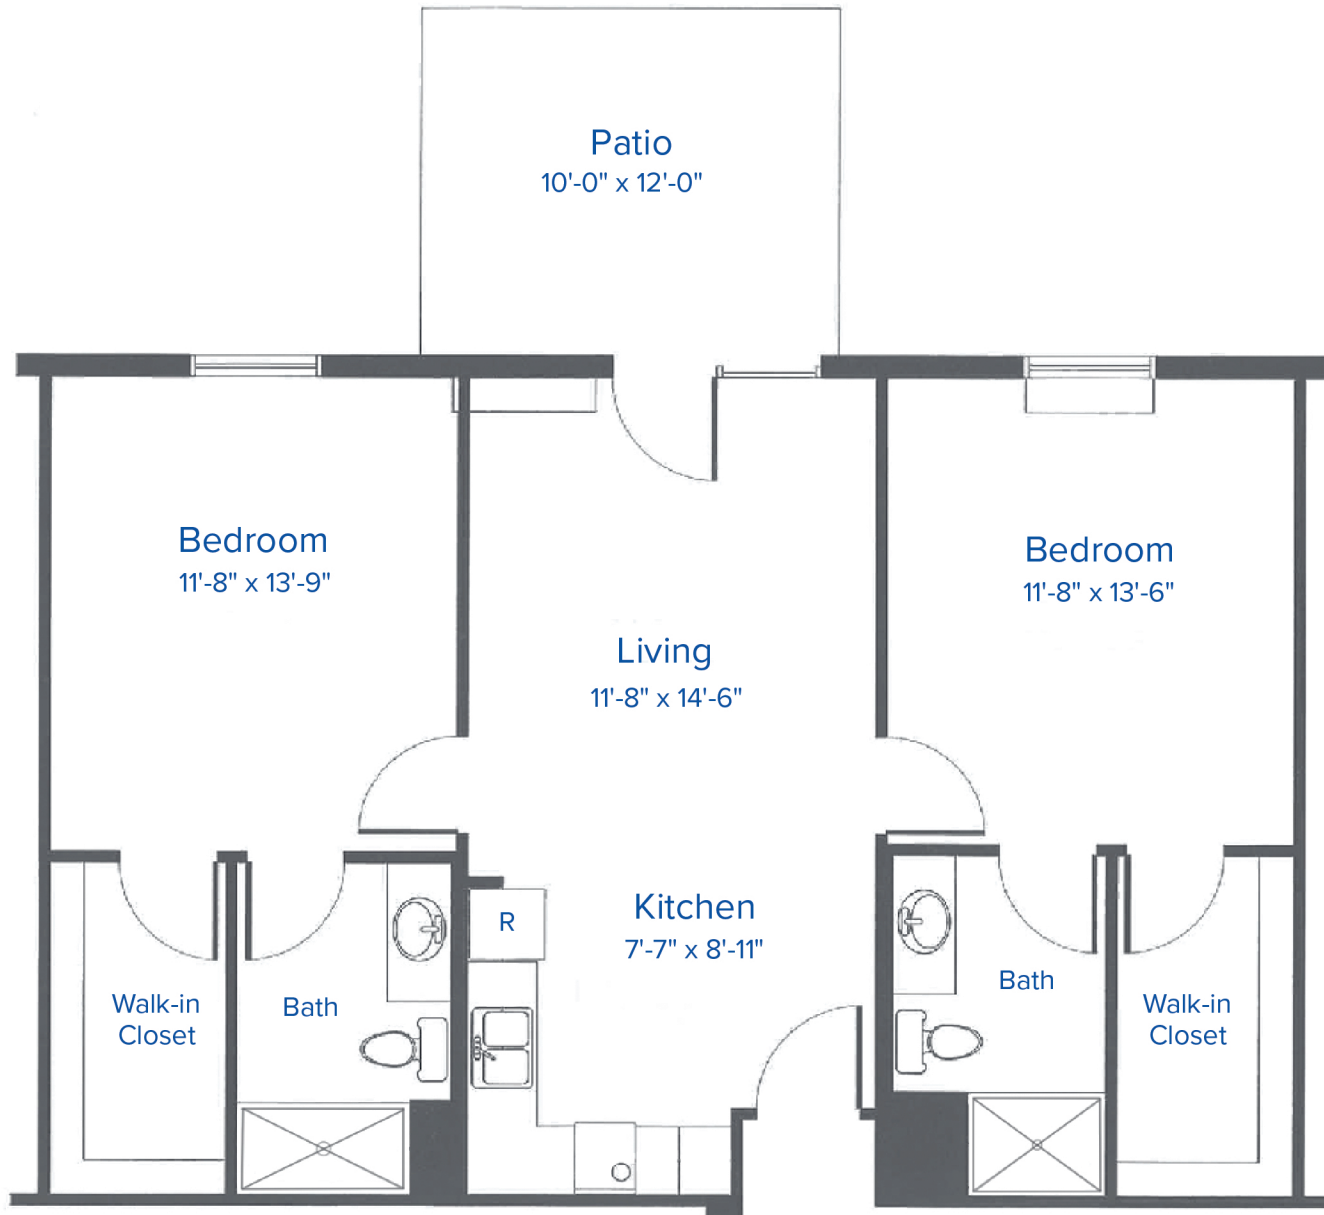

Garden Apartments – Two Bedroom

825 Square Feet*

**Square Footage Approximate*

The Christian Benevolent Association does not discriminate on the basis of race, color, national origin, ethnicity, sex, religion, age, qualified handicap or veteran status.