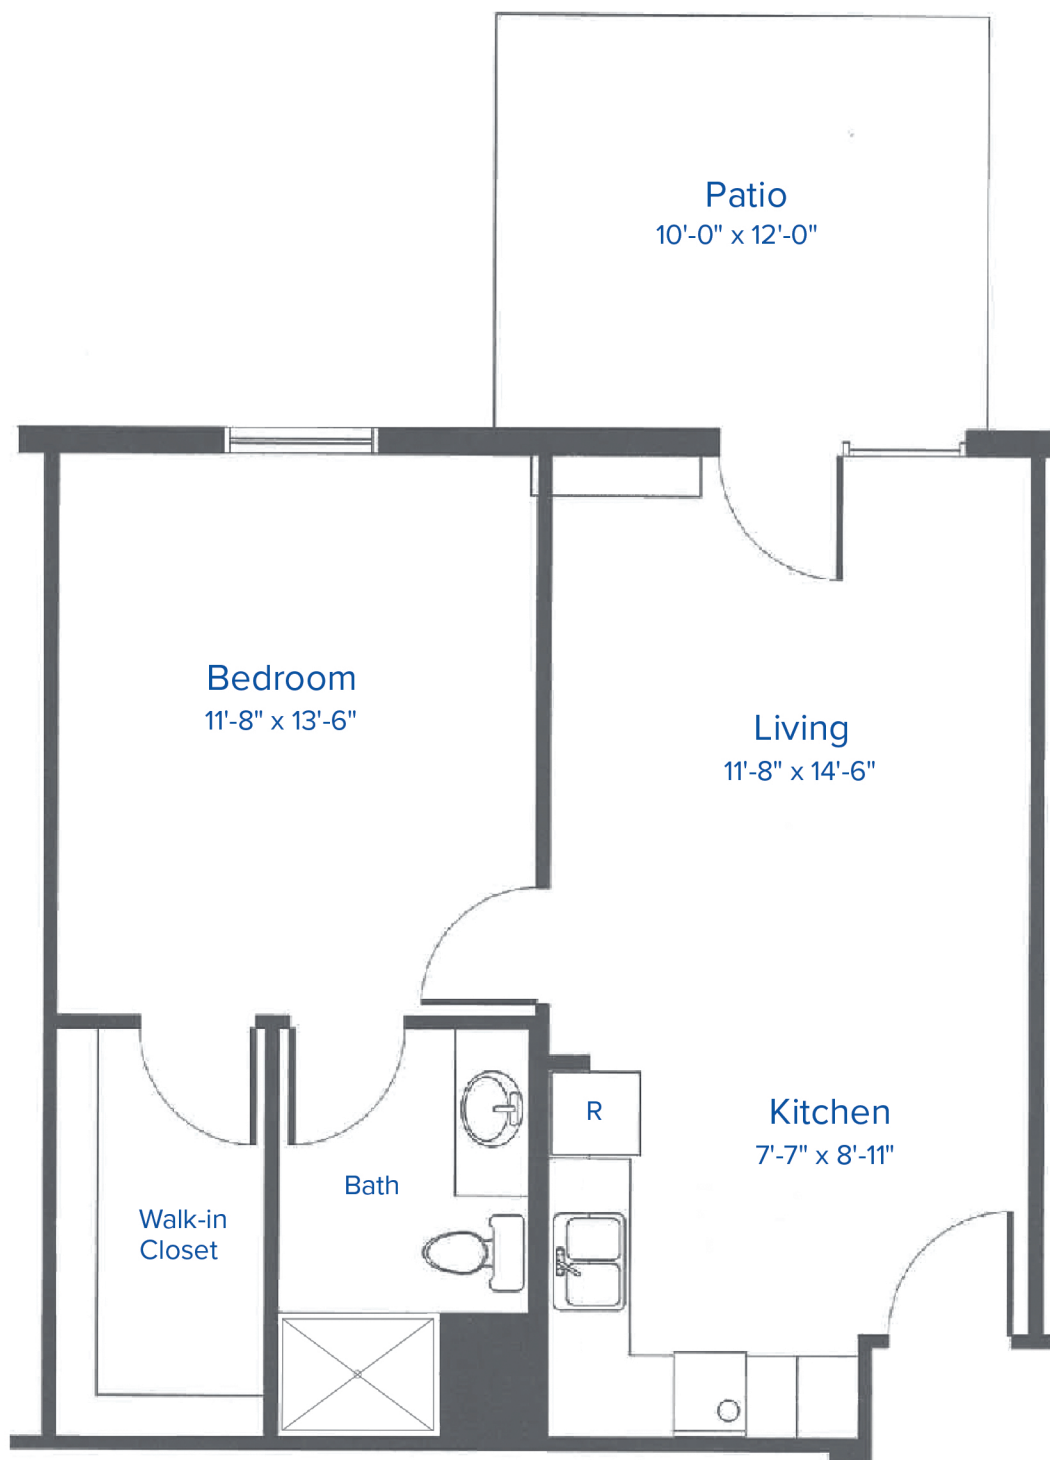

# Garden Apartments – One Bedroom

545 Square Feet\*

*\*Square Footage Approximate*

The Christian Benevolent Association does not discriminate on the basis of race, color, national origin, ethnicity, sex, religion, age, qualified handicap or veteran status.