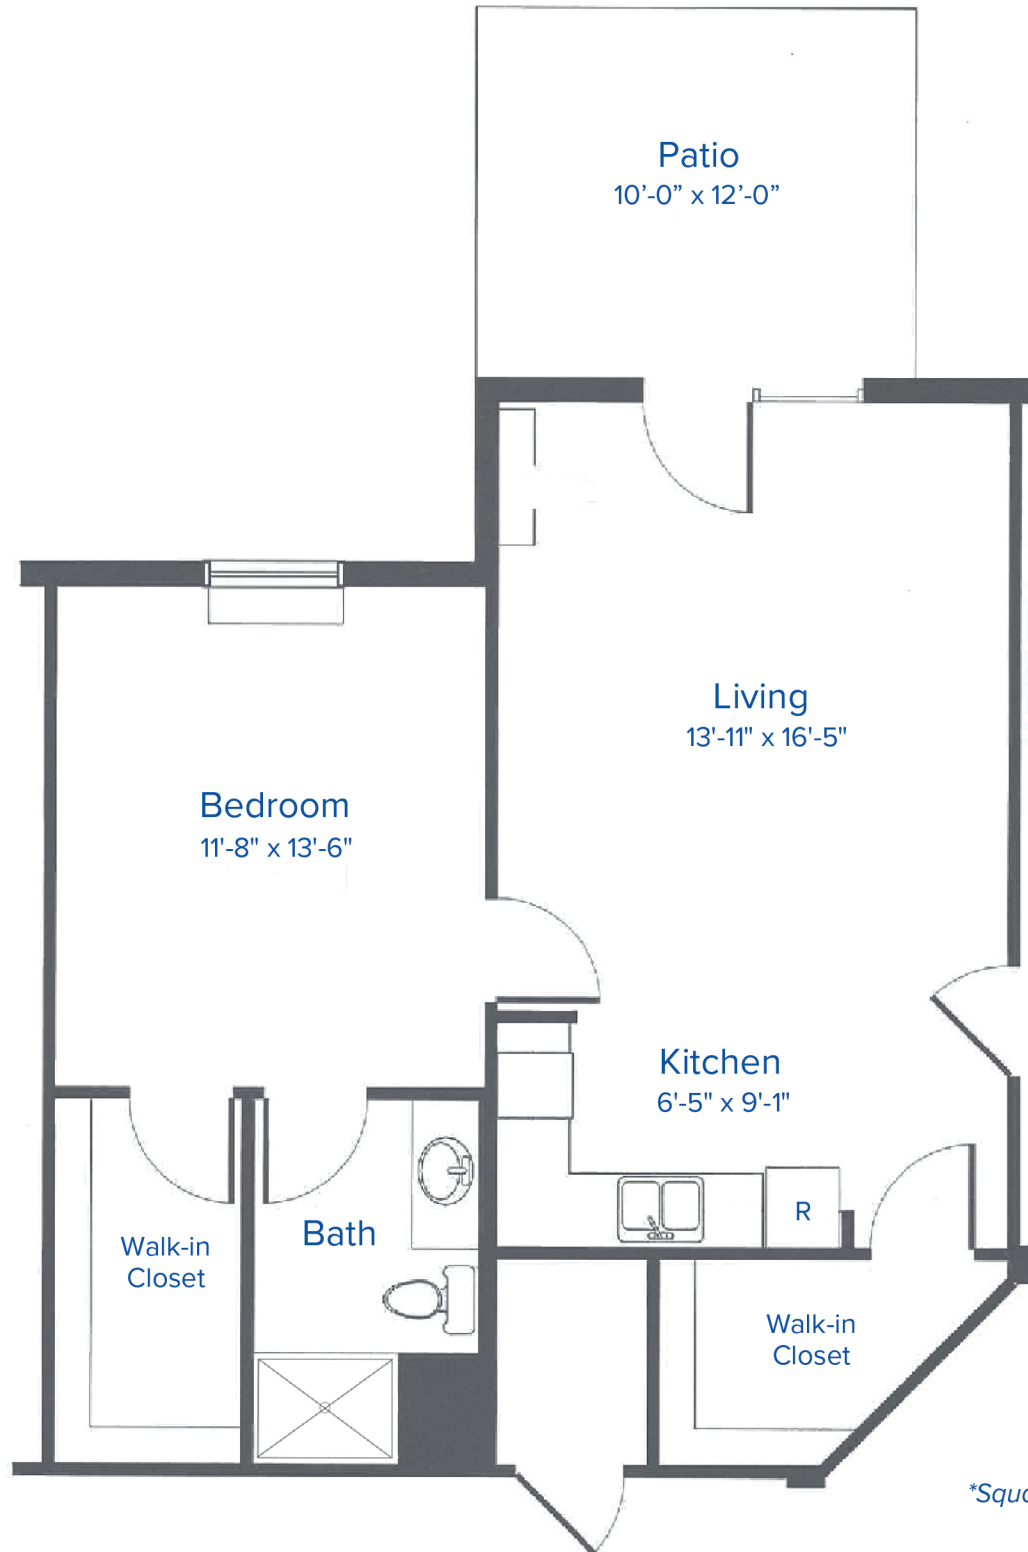

Garden Apartments – Medium One Bedroom

645 Square Feet*

*Square Footage Approximate

The Christian Benevolent Association does not discriminate on the basis of race, color, national origin, ethnicity, sex, religion, age, qualified handicap or veteran status.