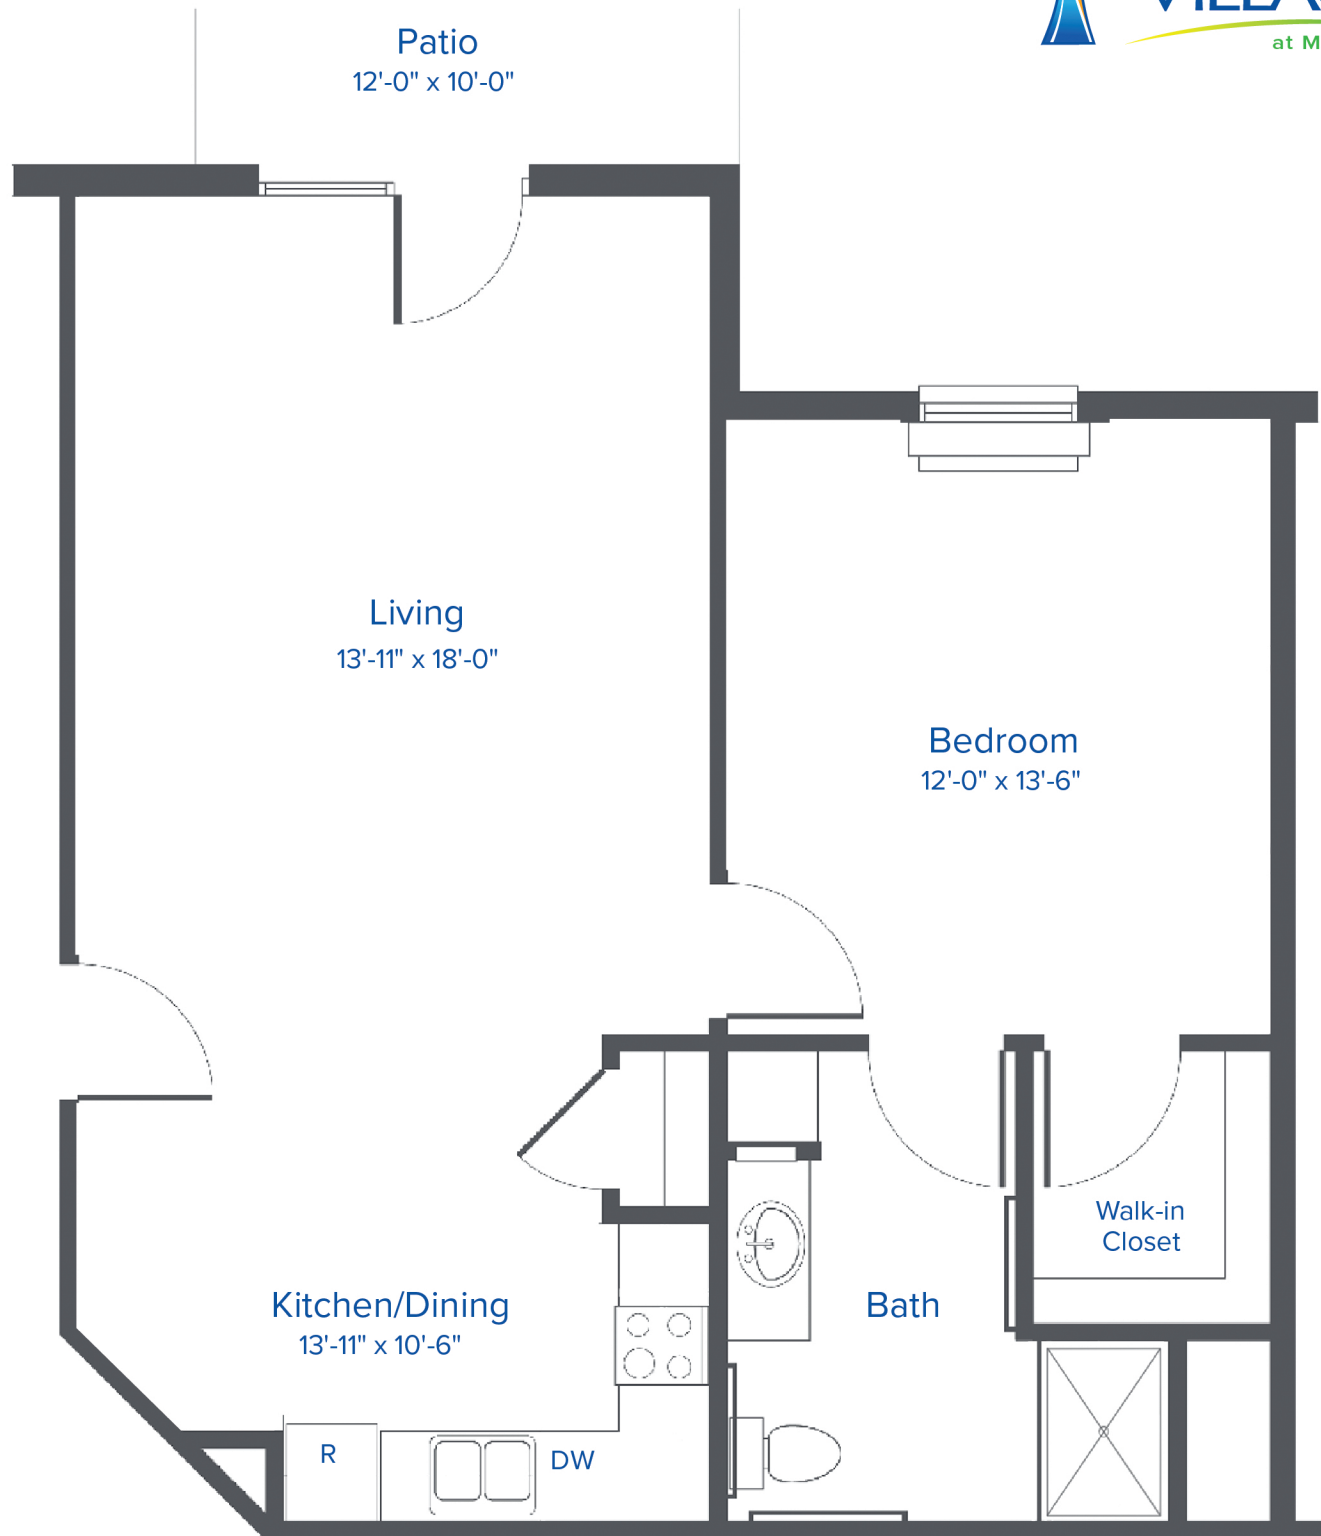

Garden Apartments – Large One Bedroom

695 Square Feet*

*Square Footage Approximate

The Christian Benevolent Association does not discriminate on the basis of race, color, national origin, ethnicity, sex, religion, age, qualified handicap or veteran status.