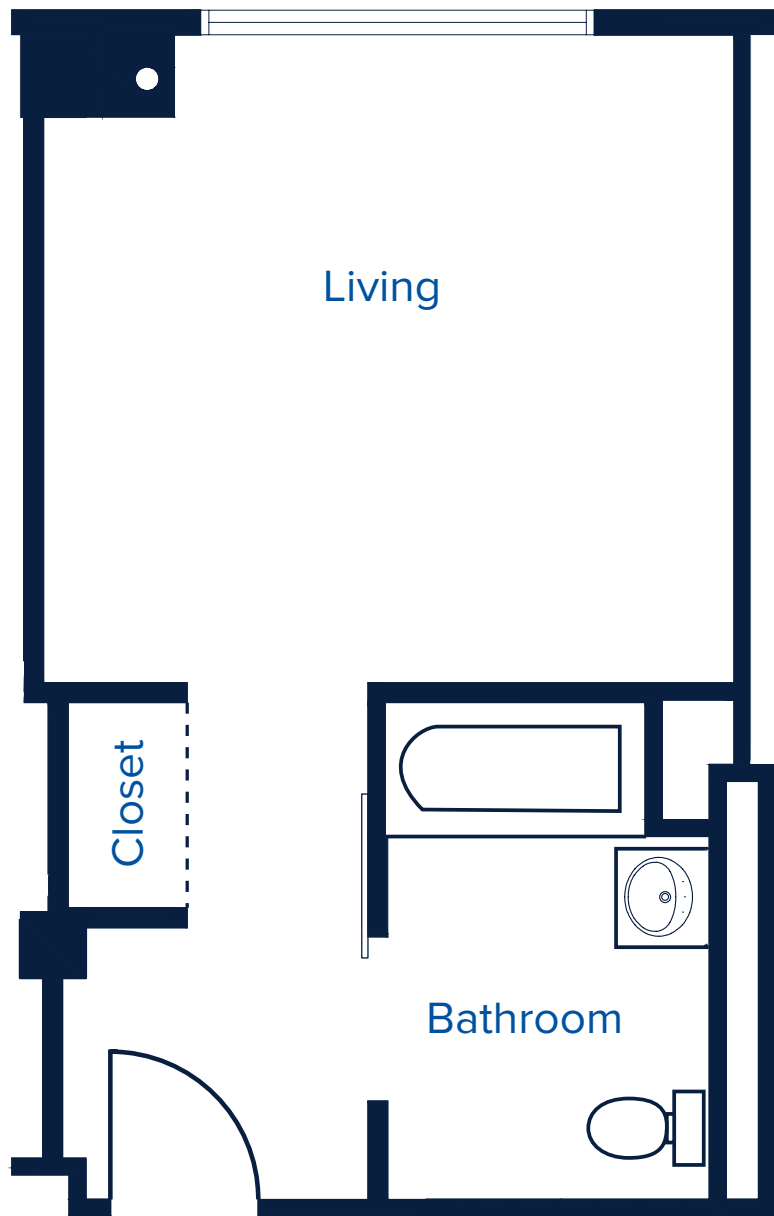

# Guardian Center for Memory Support Floor Plan

Guardian Center Studio

318 Sq. Ft.\*

*The Vibrant and Caring Life Plan Community*

8097 Hamilton Avenue • Cincinnati, OH 45231 • 513-931-5000 • [www.christianvillages.org](http://www.christianvillages.org)