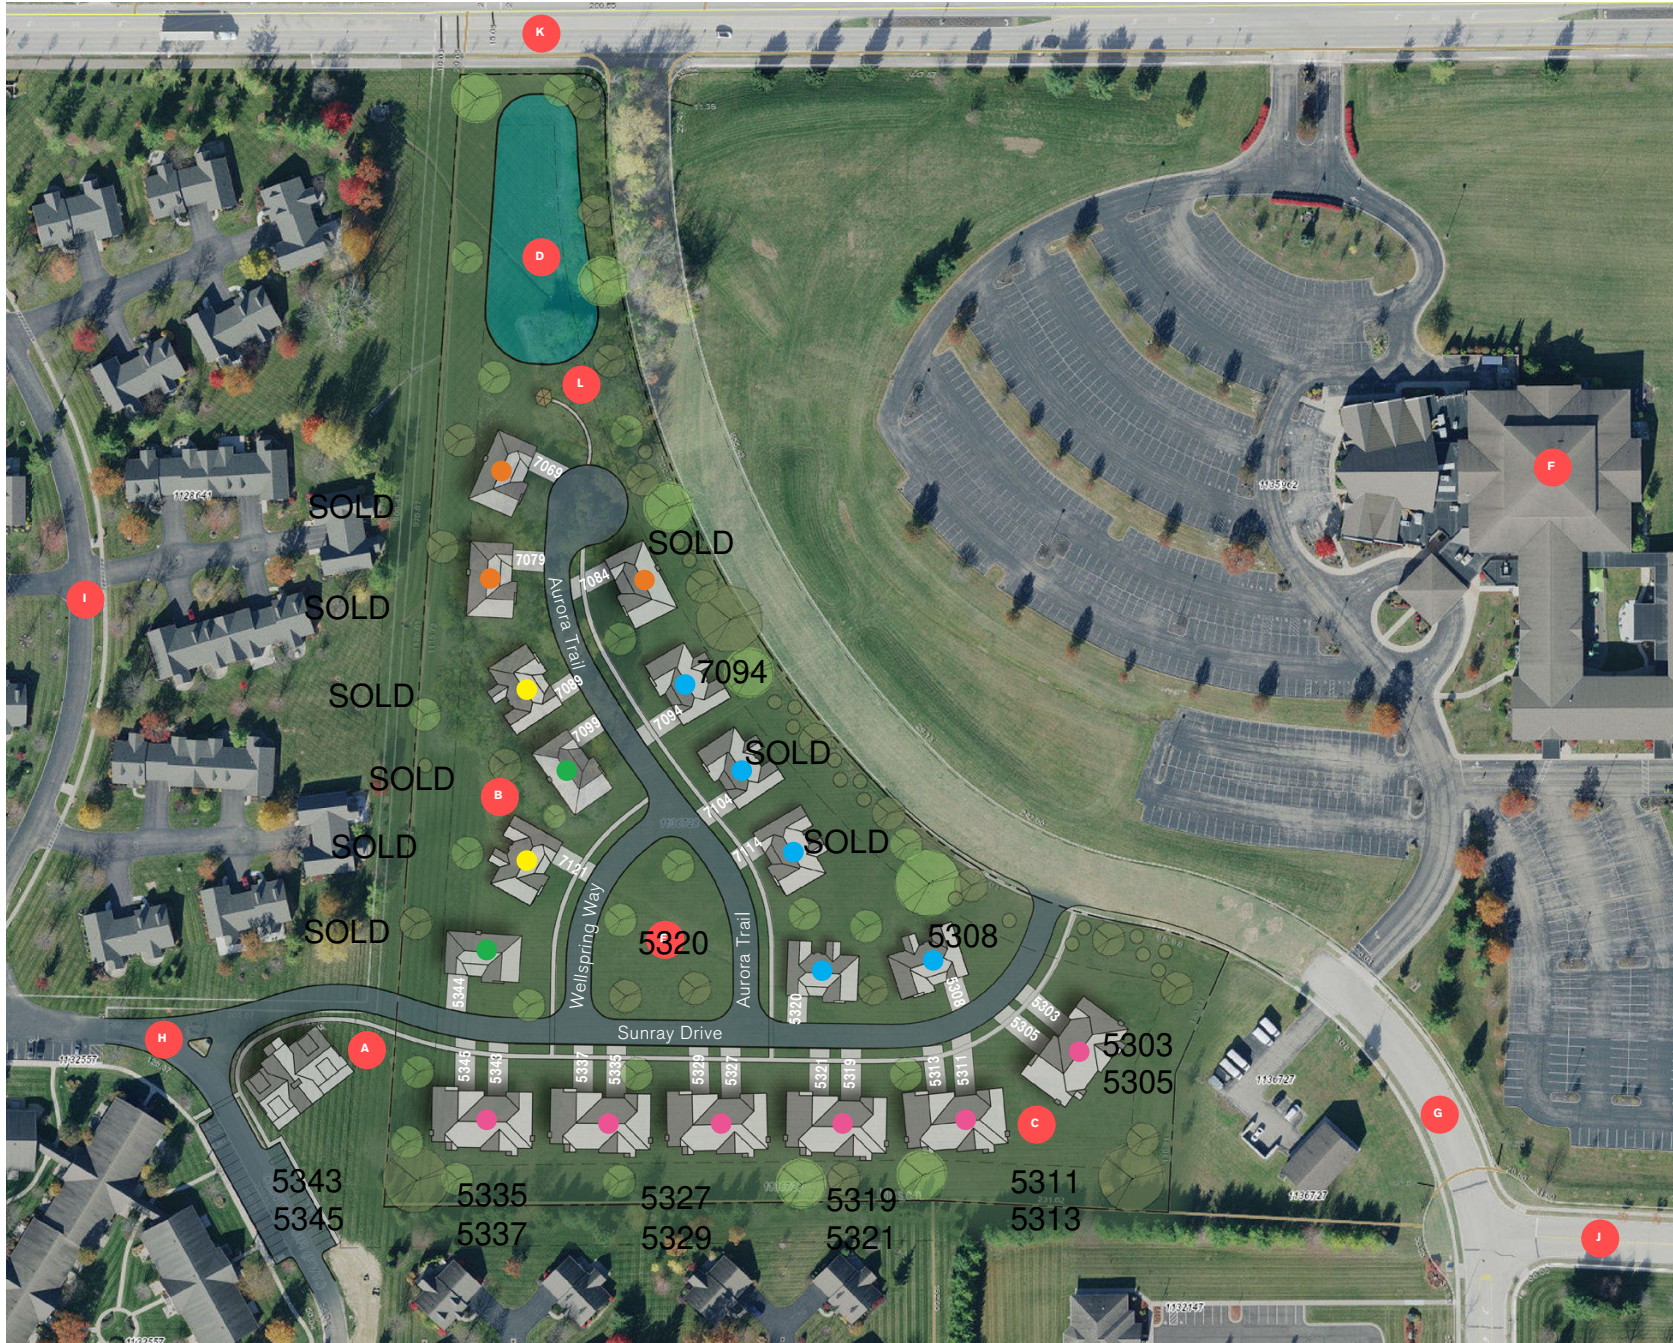

# Sunrise Vista

## Site Plan

- Homestead
- Homestead with Basement
- Heritage
- Heritage with Basement
- Hearth
  
- A Clubhouse
- B (12) Single Family Homes
- C (6) Duplexes
- D Pond
- E Park
- F Christ Church
- G Central Parke Blvd
- H Centre Cir
- I Crescent Dr
- J Financial Way
- K Western Row Rd
- L Gazebo