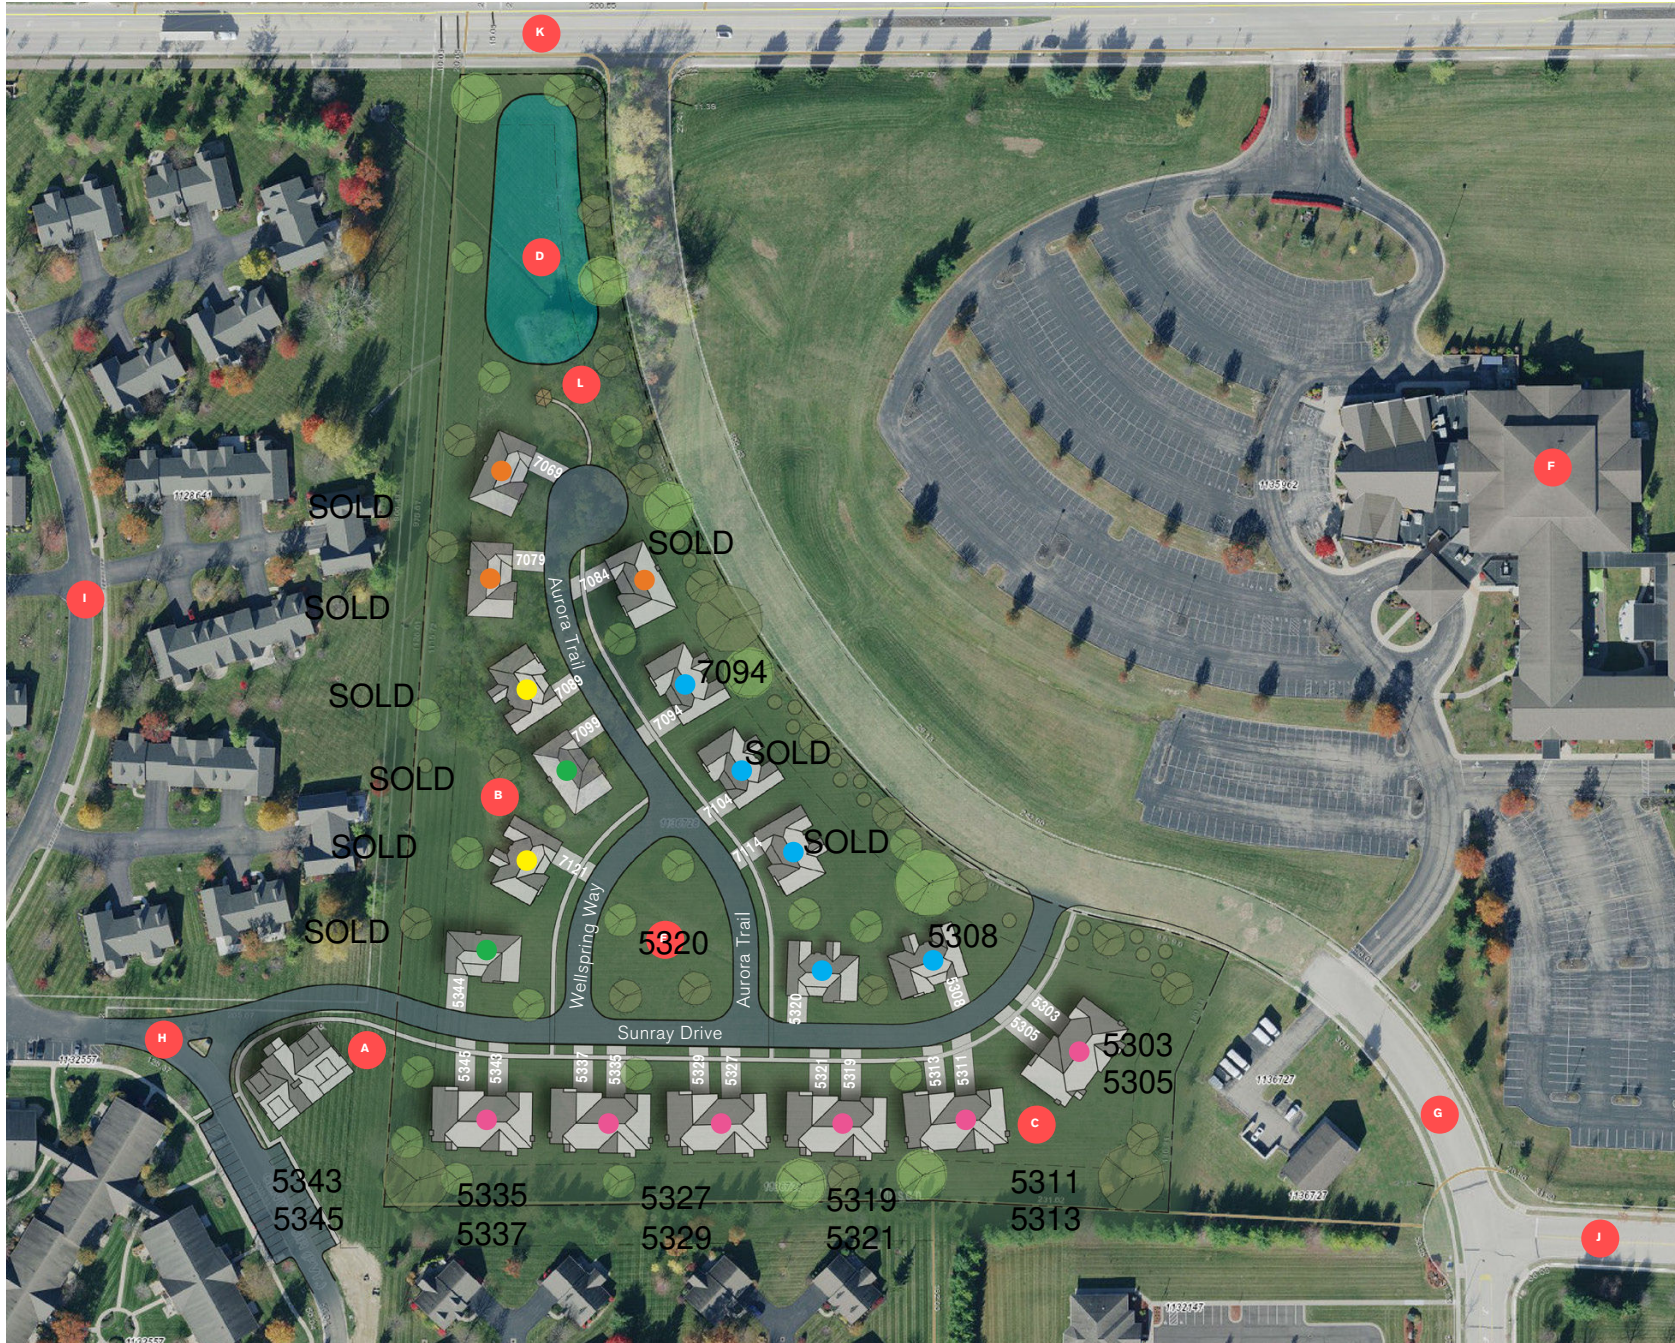

# Sunrise Vista

## Site Plan

- Homestead
- Homestead with Basement
- Heritage
- Heritage with Basement
- Hearth
  
- A Clubhouse
- B (12) Single Family Homes
- C (6) Duplexes
- D Pond
- E Park
- F Christ Church
- G Central Parke Blvd
- H Centre Cir
- I Crescent Dr
- J Financial Way
- K Western Row Rd
- L Gazebo