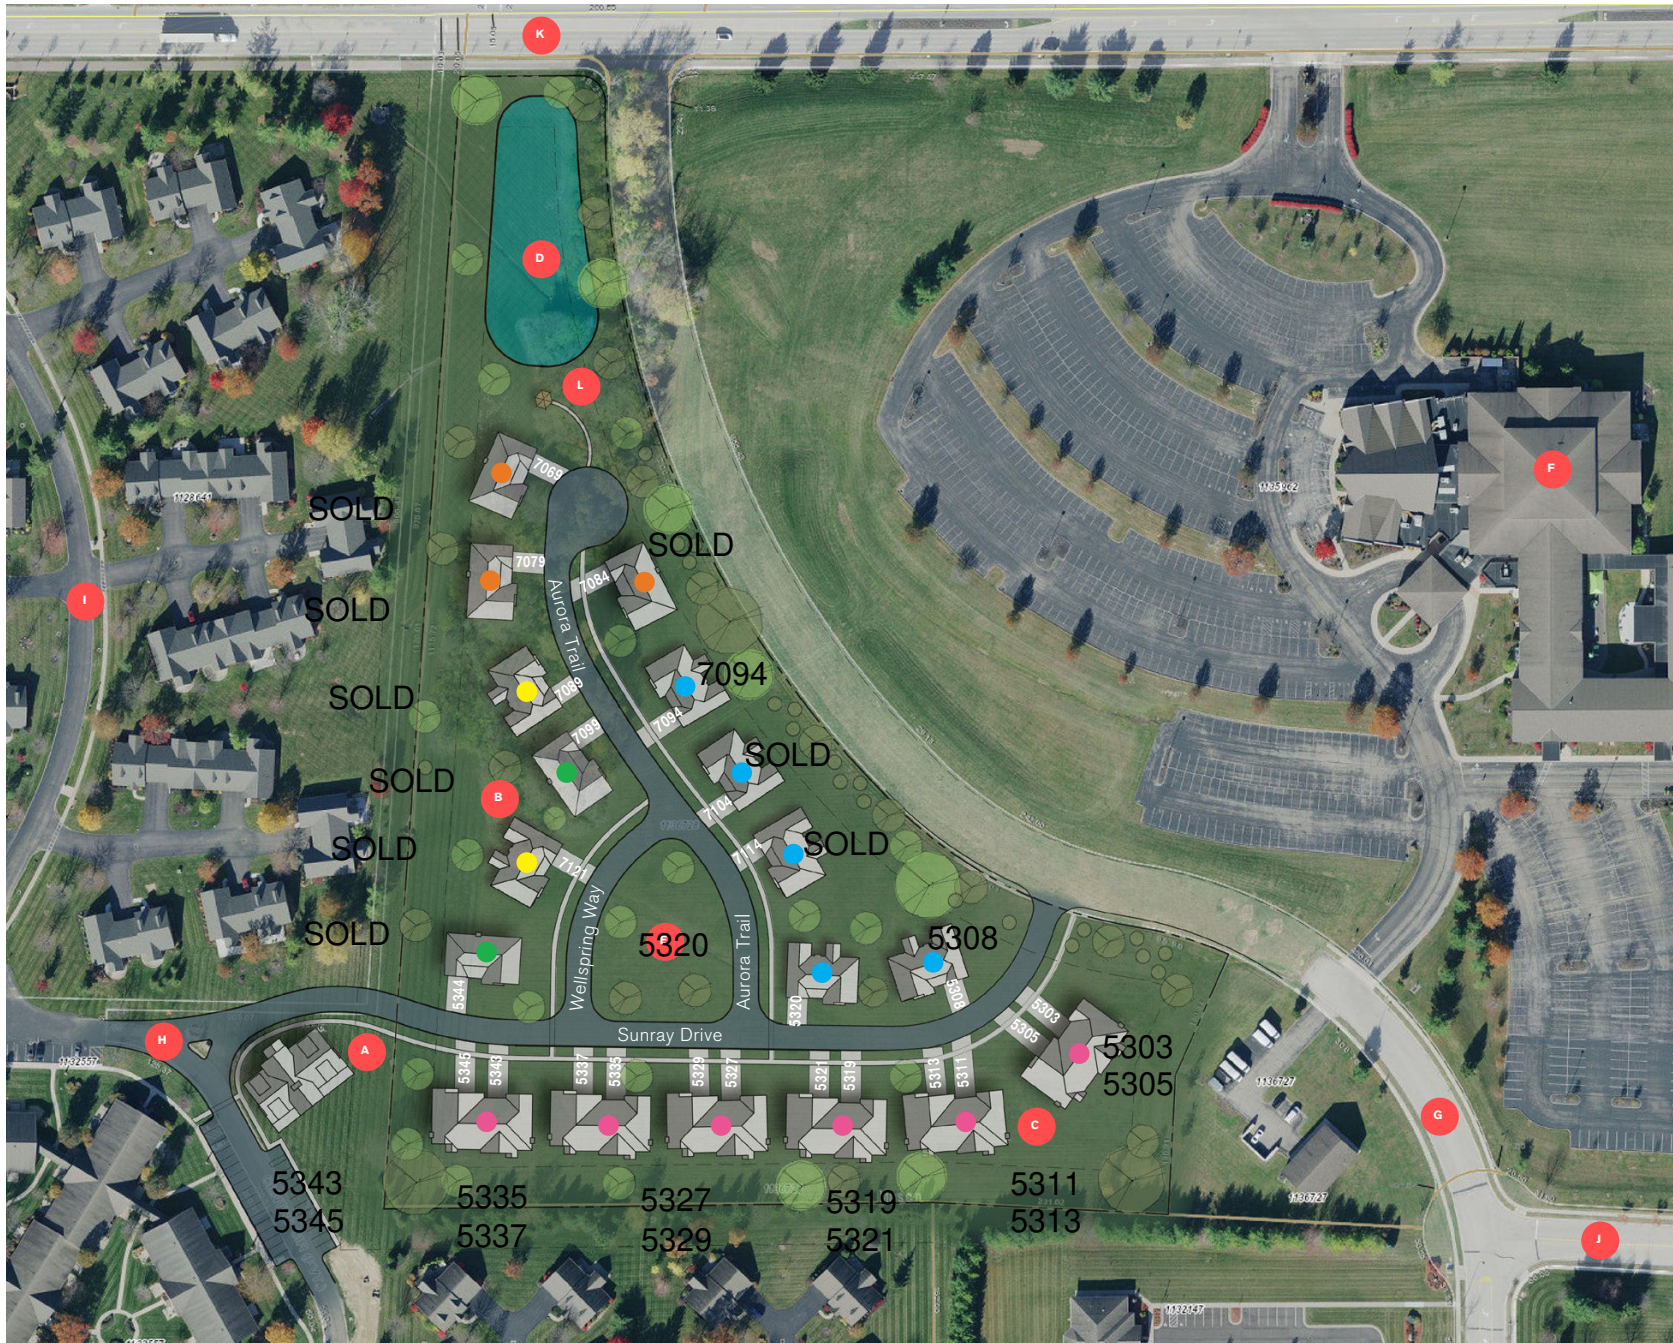

Sunrise Vista

Site Plan

- Homestead
- Homestead with Basement
- Heritage
- Heritage with Basement
- Hearth

- A Clubhouse
- B (12) Single Family Homes
- C (6) Duplexes
- D Pond
- E Park
- F Christ Church
- G Central Parke Blvd
- H Centre Cir
- I Crescent Dr
- J Financial Way
- K Western Row Rd
- L Gazebo